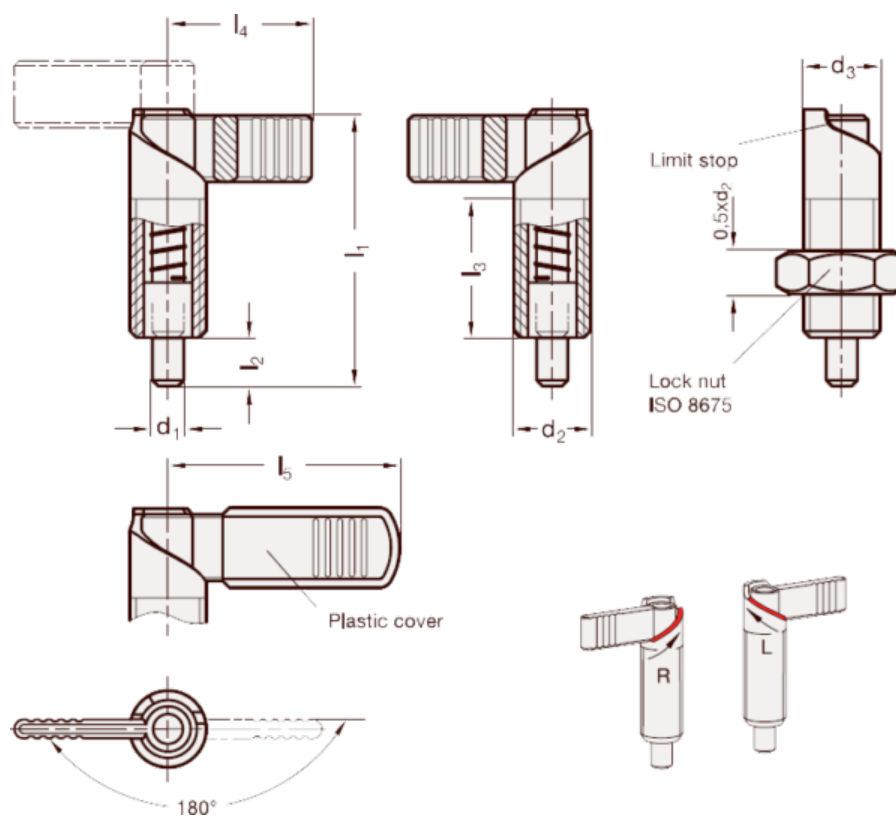

Data Sheet

Article number: 207216M1215LBK

Description:

E+G indexing plungers

Note:

GN 721-6-M12x1,5-LBK

Measures

d1 = 6

d2 = M12x1.5

d3 = 12

l1 = 47

l2 = 8

l3 = 26

l4 = 26

l5 = 32

Weight in (g) = 39